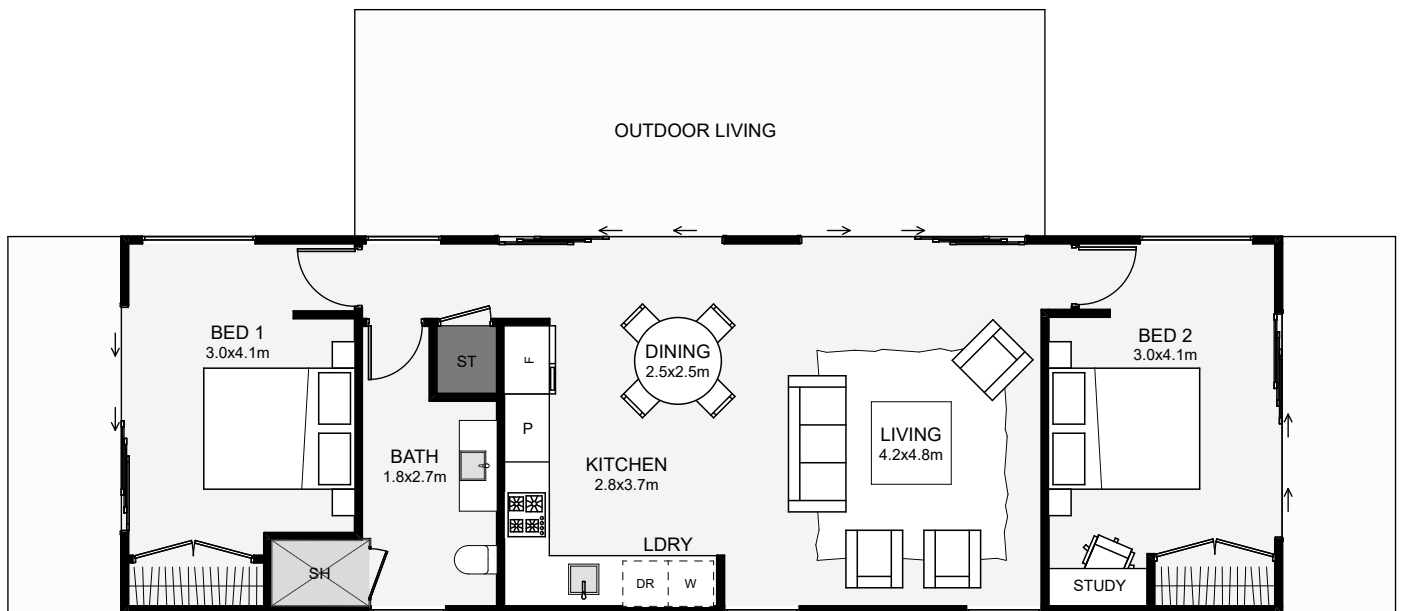

This small gable home is designed to make use of a wide north-facing outlook. Inside, all living is centred, between two bedrooms giving you full privacy. If your section has width, this dwelling will have you enjoying the view with some fabulous indoor/outdoor flow!

Floor Area: 76m²

 2
  3
  2
  1
  15.4m
  5.0m

Contact us:

m: 027 408 7217

e: glenn@gwb.co.nz

www.gwb.co.nz